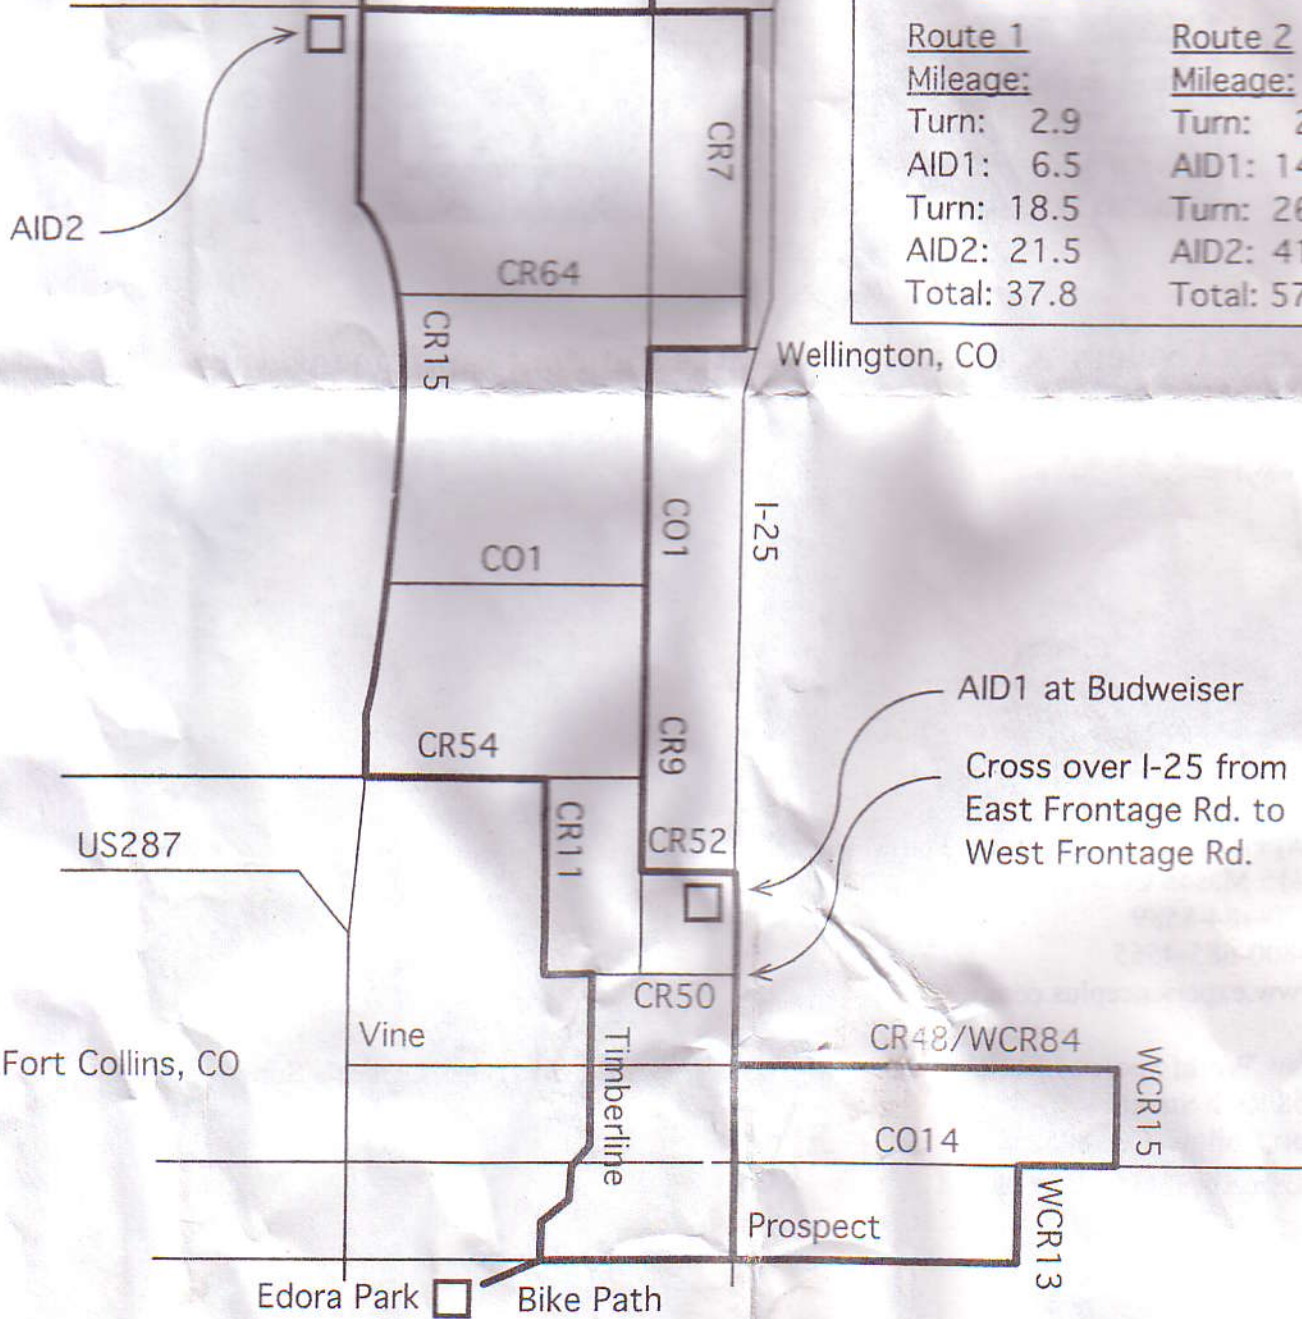

1 Mile

Spring Warm Up 2007 Fort Collins Cycling Club

*In case of Emergency,
call 970-556-1176*

<u>Route 1</u>	<u>Route 2</u>
<u>Mileage:</u>	<u>Mileage:</u>
Turn: 2.9	Turn: 2.9
AID1: 6.5	AID1: 14.5
Turn: 18.5	Turn: 26.5
AID2: 21.5	AID2: 41.5
Total: 37.8	Total: 57.8

Wellington, CO

AID1 at Budweiser

Cross over I-25 from
East Frontage Rd. to
West Frontage Rd.

Fort Collins, CO

Edora Park Bike Path